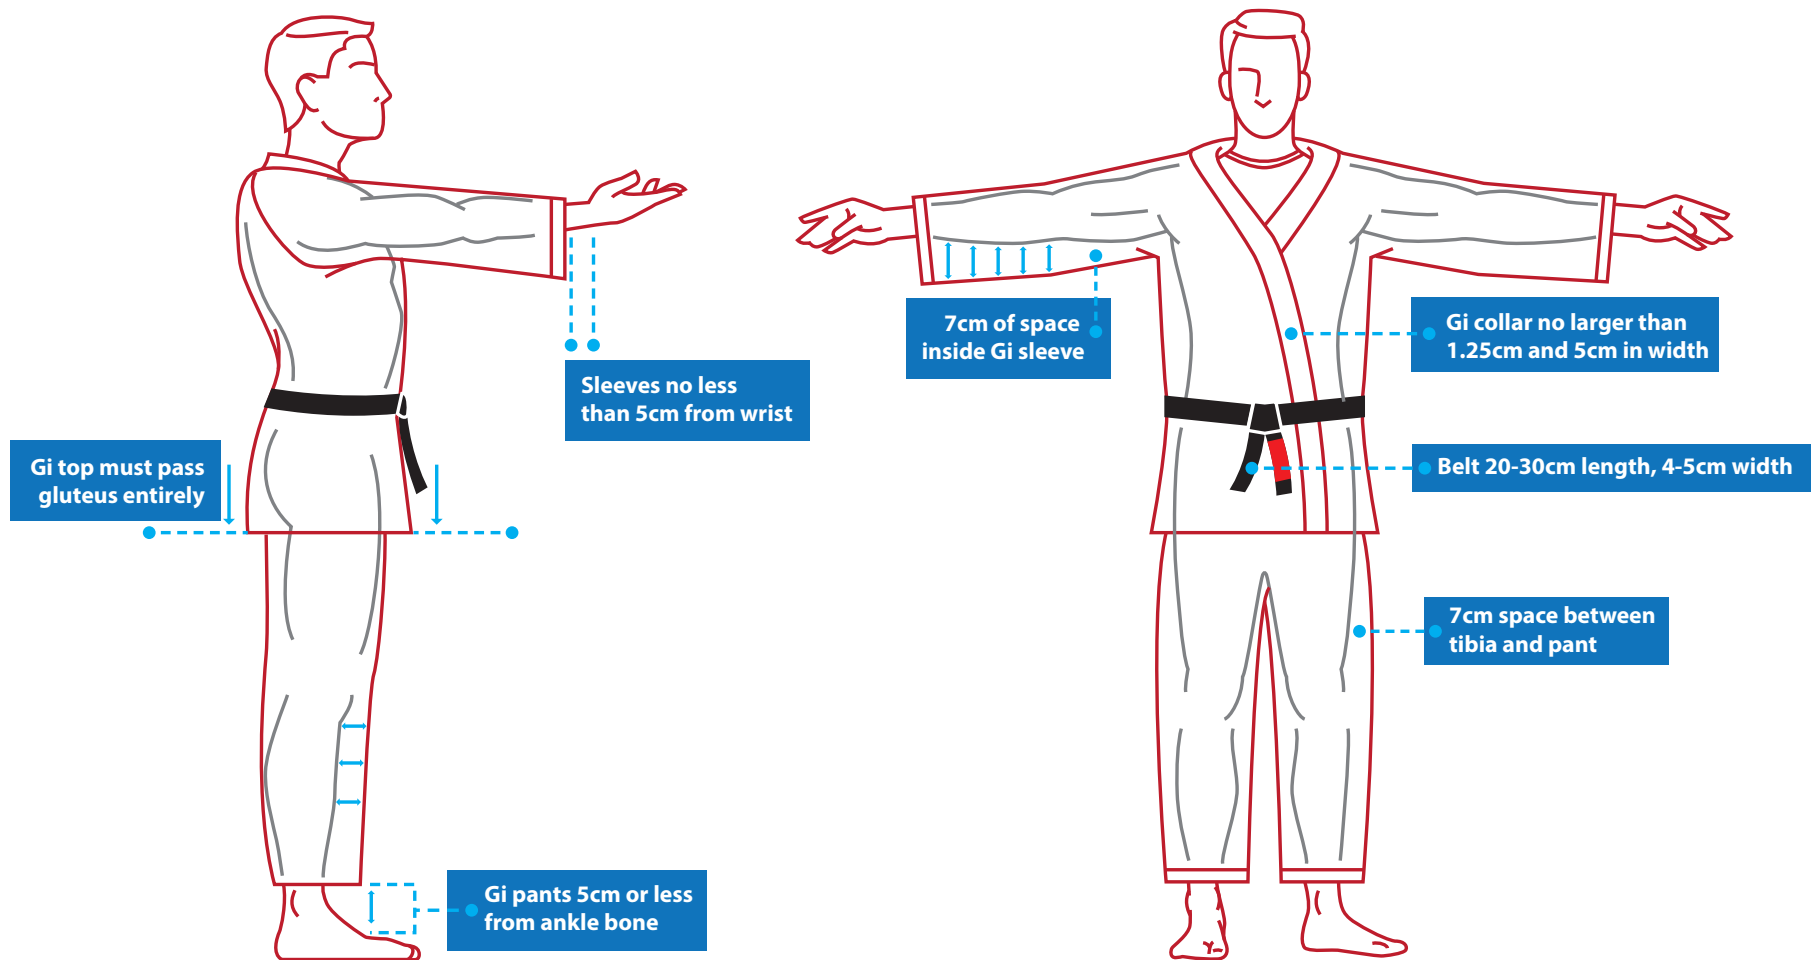

AGF GI UNIFORM REQUIREMENTS

**LOGOS ON NOGI UNIFORM
AND PATCHES ON GI UNIFORM CAN BE OF ANY COLOR**

AGF GI UNIFORM REQUIREMENTS

**LOGOS ON NOGI UNIFORM
AND PATCHES ON GI UNIFORM CAN BE OF ANY COLOR**

AGF NOGI UNIFORM REQUIREMENTS

**LOGOS ON NOGI UNIFORM
AND PATCHES ON GI UNIFORM CAN BE OF ANY COLOR**